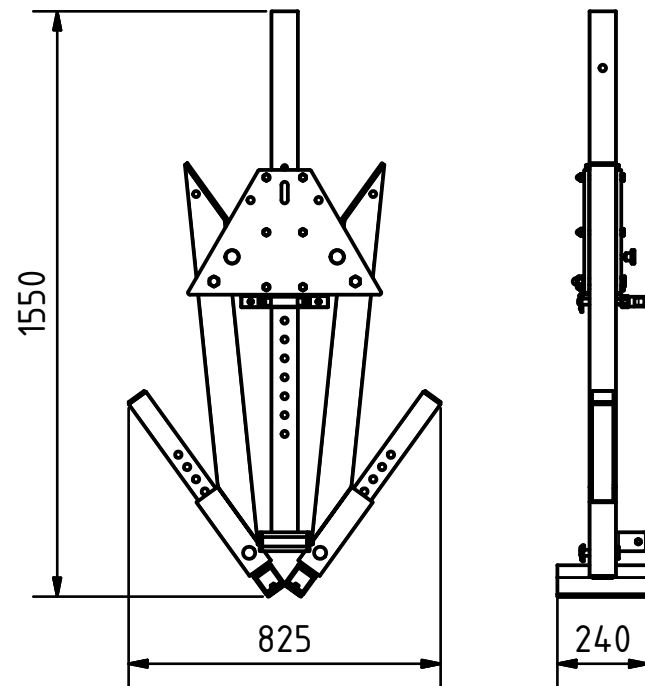

- Single weights:
 34 kg Side frame Mini with adjuster
 30.5 kg Side frame Mini without adjuster
 41 kg Beam 4m (9.5 kg/m)
 9 kg Trolley 1.5t

Side frame without adjuster folded

Load capacity: 1500 kg

Weight: 115 kg

Parts list

Pos.	Qty.	Item number	Designation
1	1	111100	Side frame Mini with adjuster
2	1	111200	Side frame Mini without adjuster
3	1	214000	Beam 4m
4	1	221000	Trolley 1.5t

Status: Released for customer Weight: 113.850 kg Scale: 1:20 A3

Edited by: Robert Feltes	 GERÄTEBAU · GERÄTEVERTRIEB www.feltes-gmbh.de Phone: +49(0)2104 8184120	Titel: AGC-FL-Mini-1500-400
Date: 11.01.2019		Product group: Crane Foldable
Sheet: 1 - 1	Item number: 111000-4	Customer:

Dimensions in millimeters (mm)