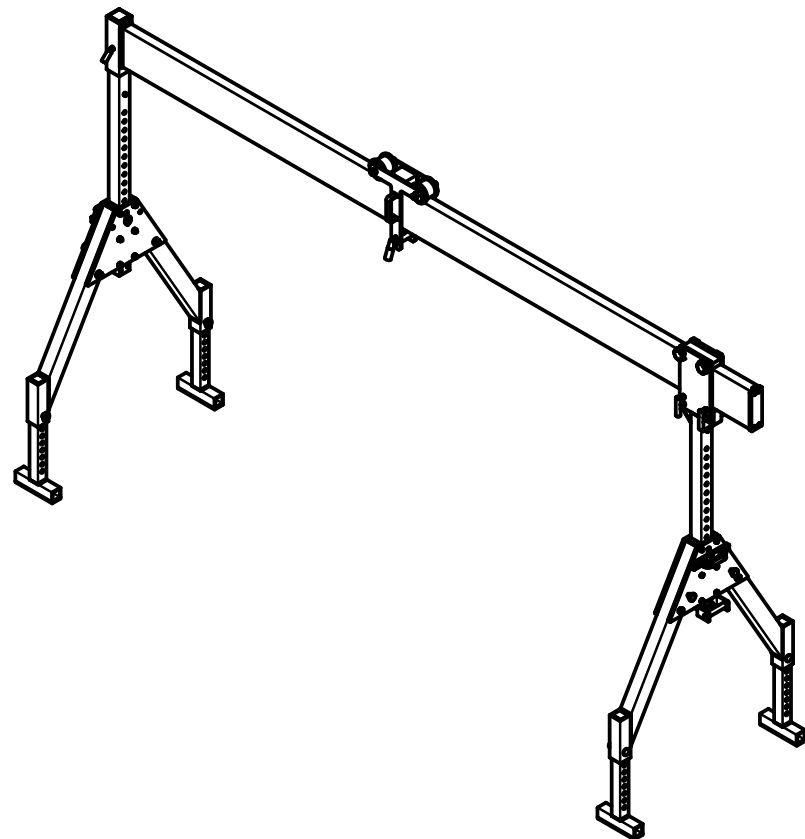

- Single weights:
 34 kg Side frame Mini with adjuster
 30.5 kg Side frame Mini without adjuster
 41 kg Beam 4m (9.5 kg/m)
 9 kg Trolley 1.5t

Side frame without adjuster folded

Load capacity: 1500 kg

Weight: 115 kg

Parts list

Pos.	Qty.	Item number	Designation
1	1	111100	Side frame Mini with adjuster
2	1	111200	Side frame Mini without adjuster
3	1	214000	Beam 4m
4	1	221000	Trolley 1.5t

Status: Released for customer Weight: 113.850 kg Scale: 1:20 A3

Edited by: Robert Feltes	 GERÄTEBAU · GERÄTEVERTRIEB www.feltes-gmbh.de Phone: +49(0)2104 8184120	Titel: AGC-FL-Mini-1500-400
Date: 11.01.2019		Product group: Crane Foldable
Sheet: 1 - 1	Item number: 111000-4	Customer:

Dimensions in millimeters (mm)