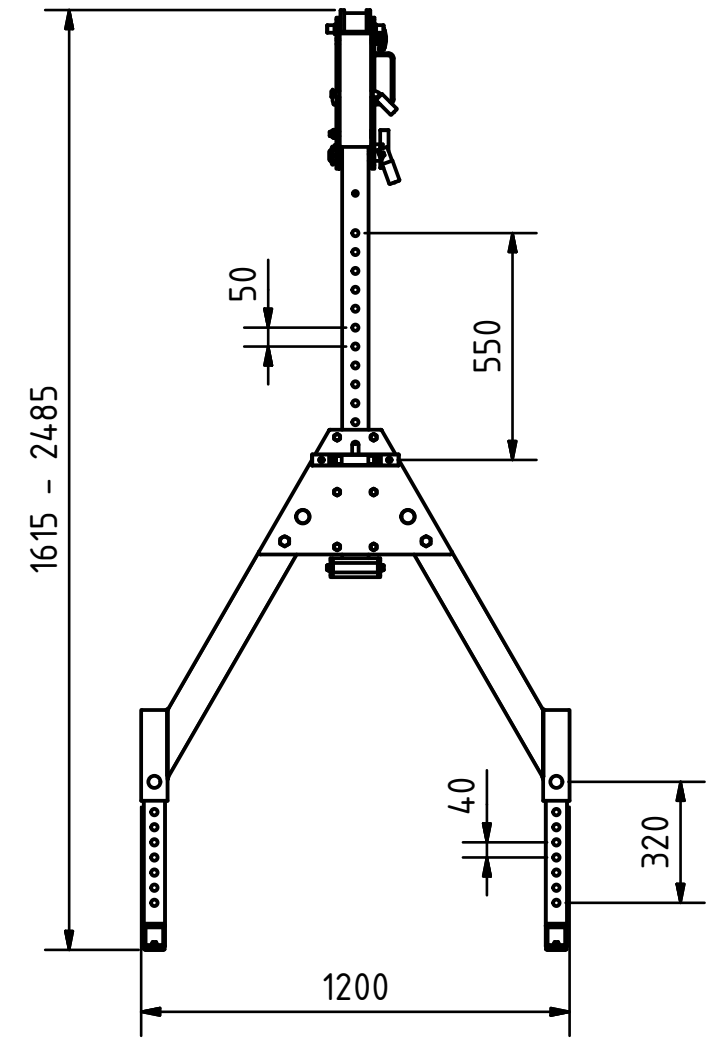

- Single weights:
 34 kg Side frame Mini with adjuster
 30.5 kg Side frame Mini without adjuster
 41 kg Beam 4m (9.5 kg/m)
 9 kg Trolley 1.5t

Side frame without adjuster folded

Load capacity: 1500 kg

Weight: 115 kg

Parts list

Pos.	Qty.	Item number	Designation
1	1	111100	Side frame Mini with adjuster
2	1	111200	Side frame Mini without adjuster
3	1	214000	Beam 4m
4	1	221000	Trolley 1.5t

Status: Released for customer Weight: 113.850 kg Scale: 1:20 A3

Edited by: Robert Feltes	 GERÄTEBAU · GERÄTEVERTRIEB www.feltes-gmbh.de Phone: +49(0)2104 8184120	Titel: AGC-FL-Mini-1500-400
Date: 11.01.2019		Product group: Crane Foldable
Sheet: 1 - 1	Item number: 111000-4	Customer:

Dimensions in millimeters (mm)